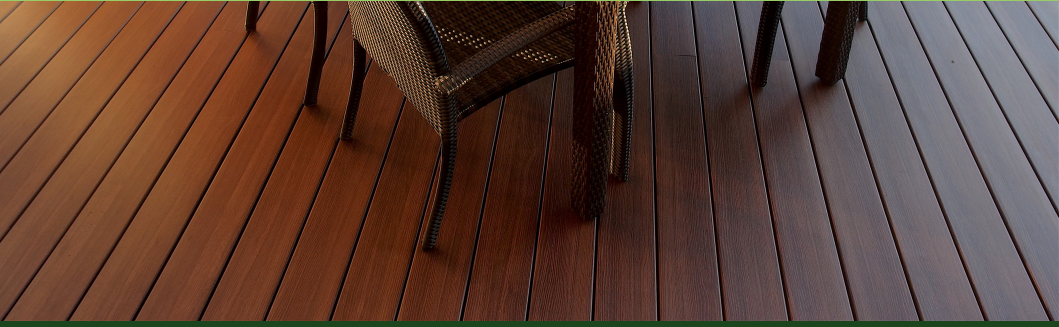

KEDECK

Recycled Plastic Decking for Life

Our **KEDECK** is 100% Recycled Plastic, requires zero maintenance, does not rot, crack, warp or splinter. Our most realistic, wood-like decking yet. Available in 3 colours and has a higher slip & flame resistance than wood.

KEDECK, Decking of The Future is...

- Maintenance-free
- Easy to clean | stain-free
- Water-proof | does not absorb moisture
- UV protected against fading
- Splinter-free
- Non-slip
- Mould-free
- Rot-free
- Easy to install
- Can be worked with normal wood-working tools
- Solid core
- Made of reused household plastics
- Recyclable
- Non-toxic